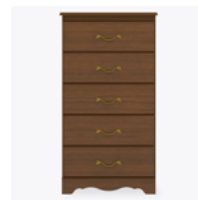

$\frac{3}{8}$ " OG Edging Finish is found on the doors, drawers, and toe of this collection.

Drawers

Are constructed with both dowel and mechanical fasteners for additional strength. 100lb static and dynamic load Euro Drawer Slides allow for easy opening and closing.

Decorative Frieze

The decorative carved band at the top adds an air of distinction.

Other Chest Styles

Charlotte chest styles include 3, 4, 5 and 6 drawer versions.

10 Year Warranty

We offer a 10 Year Performance Warranty on both construction and finish, so the product is guaranteed to stay looking like new for 10 years.